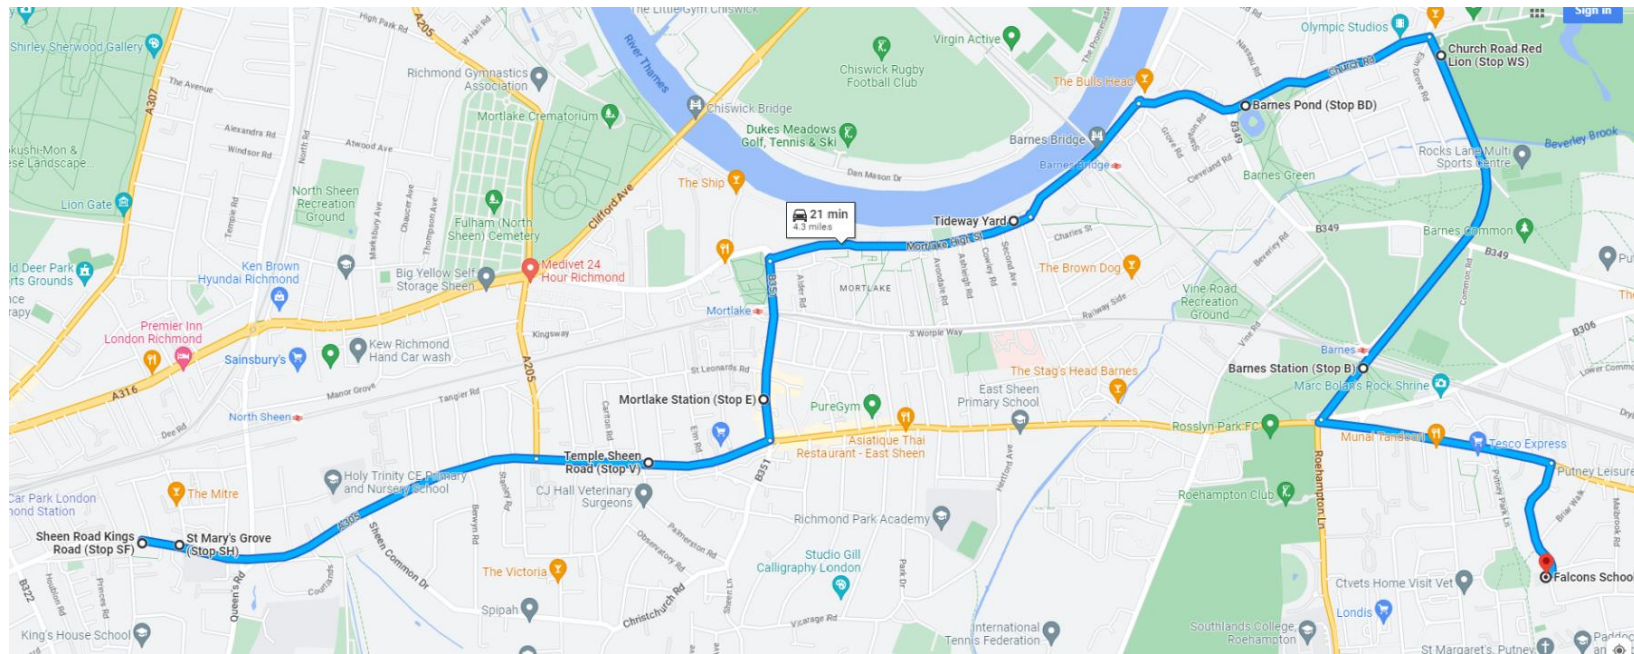

SPRING TERM 2024: HOME-SCHOOL MINIBUS JOURNEY

07.30 St Mary's Grove (Stop SH) <https://goo.gl/maps/faZ7EhjMR58oGFCG6>

07.40 Temple Sheen Road (Stop V) <https://goo.gl/maps/XzmE2yPvo7k8STCp8>

07.43 Sheen Lane, Mortlake Station (Stop E) <https://goo.gl/maps/cv9hNjjxcXb9D2TJA>

07:50 Tideway Yard (Stop T) <https://goo.gl/maps/TQZrVSDNd1prYzu89>

07:55 Church Road, Barnes Red Lion (Stop WS) <https://goo.gl/maps/uxud66MsDDkrgGfp9>

08.10 Falcons School for Girls <https://goo.gl/maps/1hddnyhCbELJuX238>

SPRING TERM 2024: MINIBUS SCHOOL-HOME JOURNEY

16.40 Falcons Girls <https://goo.gl/maps/RBma7tb4vw2yCDd26>

16:50 Church Road, Barnes Red Lion (Stop BA) <https://goo.gl/maps/cDgZoa2CX6wedxsu6>

16.55 Barnes Pond (Stop BD) <https://goo.gl/maps/4rYo9s2H8zQvWG3J8>

17:00 White Hart Lane (Stop V) <https://goo.gl/maps/NZqN4kgkLD6fPjcG8>

17.05 Clifford Avenue (Stop Q) <https://goo.gl/maps/FQN2smCbajjXUwBa8>

17.10 Manor Road/North Sheen Station (Stop SE) <https://goo.gl/maps/SeDZTH7xmpqszxV87>